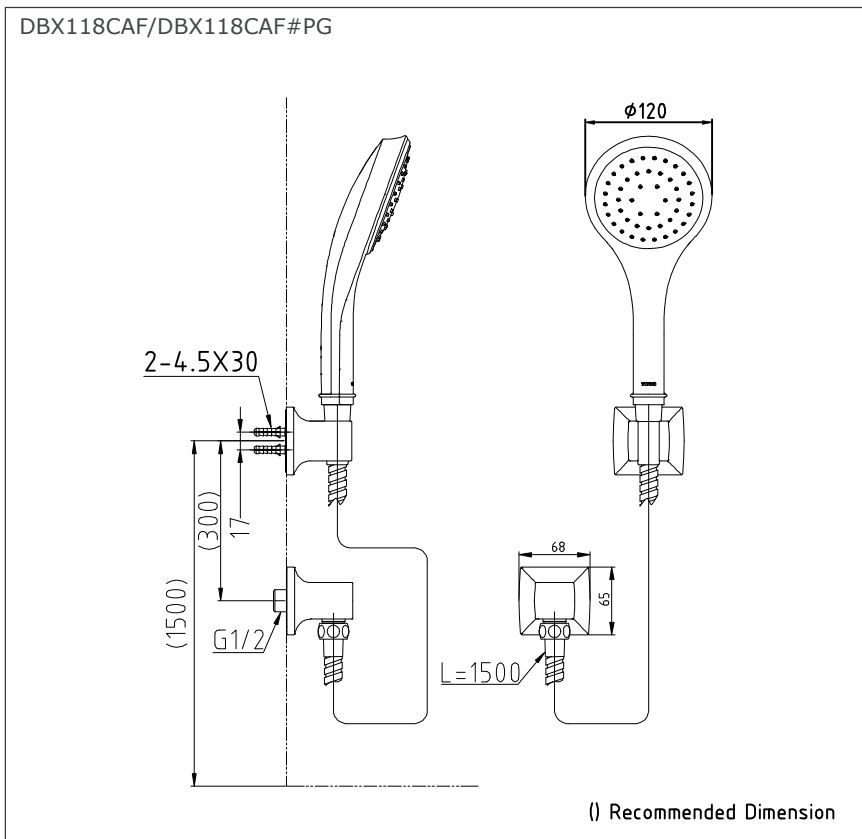

Classic Series
Aerial Hand Shower Set

DBX118CAF
DBX118CAF#PG

Features

- *Aerial Shower Technology*
- Aerated shower for water
- Full coverage shower that uses less water.
- *Classic styling*

Specifications

Finish : - Chrome
- Gold (#PG)

Parts Description

- **DBX118CAF/DBX118CAF#PG**
Aerial Hand Shower
Ø 120mm

Handshower :
DM721CAVG(#PG)

Shower Hanger + Flexible Hose + Wall Outlet :
DBX118FVG(#PG)

Please consult a TOTO representative for details

Flow Rate